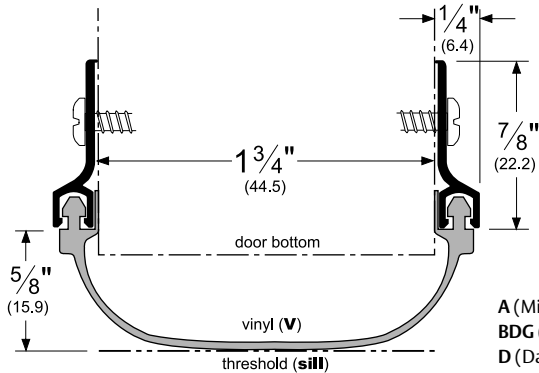

ASSA ABLOY

DOOR BOTTOMS: SPECIALTY DOOR BOTTOMS

318_V

AVAILABLE FINISHES: **A, BDG, D, G, PW**

PROFILE WIDTH: **1/4" (6.4 mm)** DOOR WIDTH: **1-3/4" (44.5 mm)**

PROFILE HEIGHT: **7/8" (22.2 mm)**

TOTAL HEIGHT WITH INSERT: **1-1/2" (38.1 mm)**