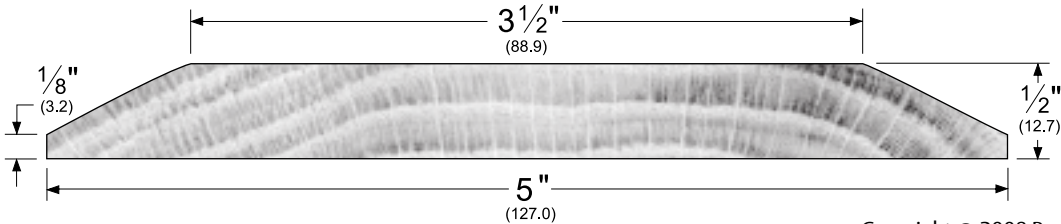

ASSA ABLOY

**RESIDENTIAL THRESHOLDS:
OAK THRESHOLDS**

2500W

AVAILABLE FINISHES: **W**

AVAILABLE LENGTHS: **36", 72"**

TOP WIDTH: **3-1/2" (88.9 mm)**

BOTTOM WIDTH: **5" (127.0 mm)**

HEIGHT: **1/2" (12.7 mm)**

TITLE:
PREPARED FOR:
PREPARED BY:
DATE:
COMMENTS:

Copyright © 2008 Pemko Manufacturing Co. All rights reserved.
Reproduction in whole or in part without the express written
permission of Pemko Manufacturing Co. is prohibited.

W (Solid Oak)

2500W_CUT Rev 1 - 04.01.08