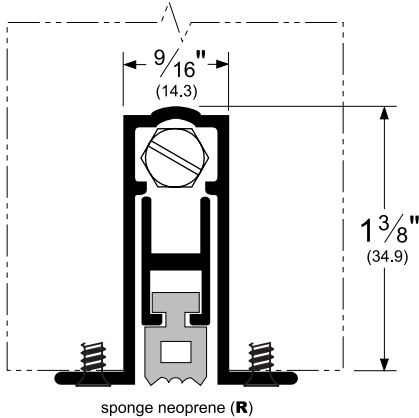

**ASSA ABLOY**

**DOOR BOTTOMS: AUTOMATIC DOOR BOTTOMS**

**411\_RL**  **BHMA**  
CERTIFIED

AVAILABLE FINISHES: A

WIDTH: 9/16" (14.3 mm)

HEIGHT: 1-3/8" (34.9 mm)

A (Mill Finish Aluminum)

<b>TITLE:</b>
<b>PREPARED FOR:</b>
<b>PREPARED BY:</b>
<b>DATE:</b>
<b>COMMENTS:</b>